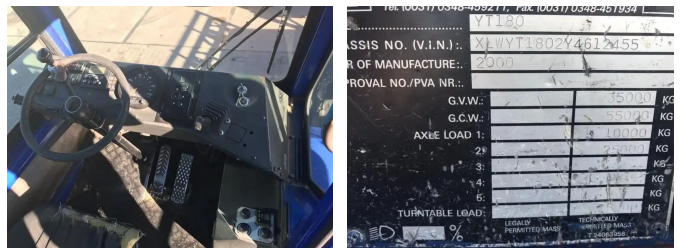

Terberg YT YT180

General features

Brand	Terberg
Subcategory	Terminal tractor
Construction year	2000
Hourmeter reading	25900
Color	Blue
Condition	Used
General condition	Good

Terberg YT YT180

Technical specifications